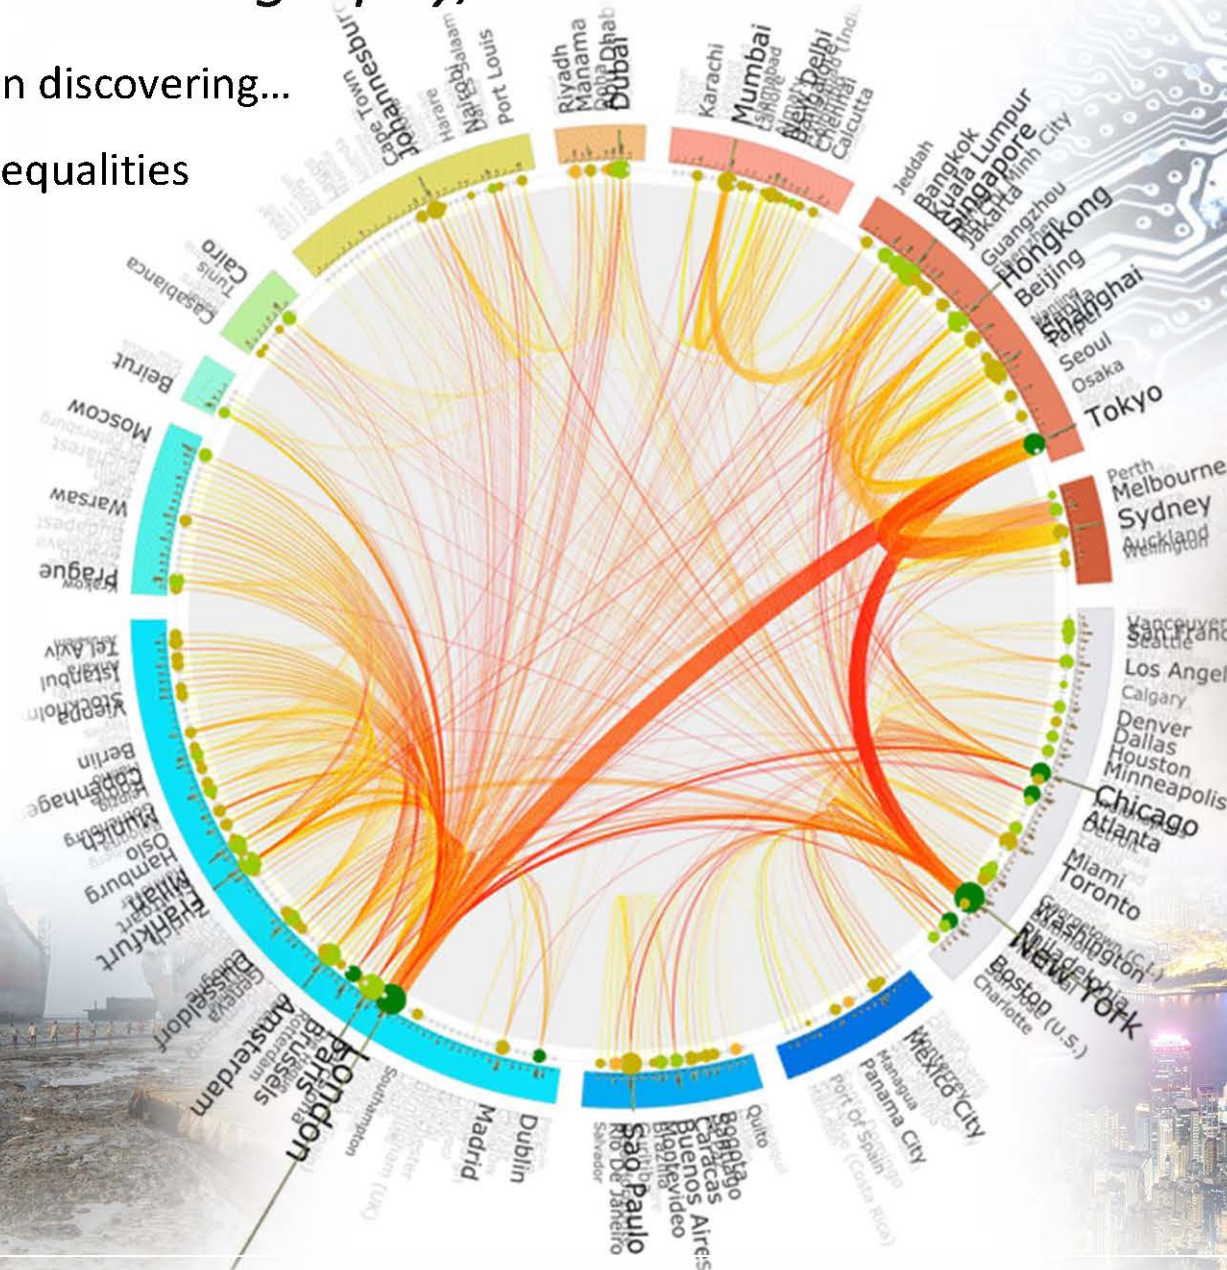

# Global Economic Geography, GEOG 3440

Are you interested in discovering...

Where economic inequalities prevail worldwide?

Which dynamic forces drive regional patterns of growth?

What political decisions shape international trade?

Dr. Andrew Linke, Mon/Wed 8:05 – 9:25am